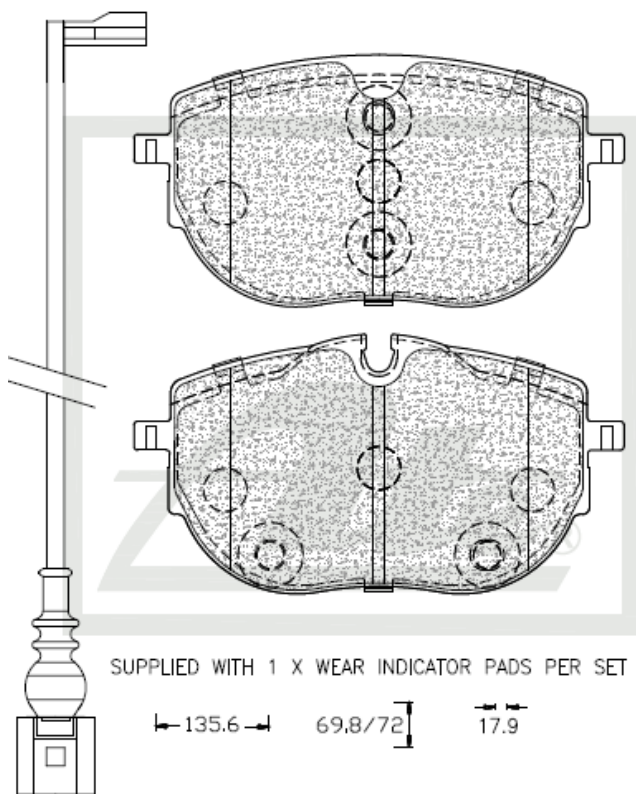

ATE1428

NEW PART NUMBER

Drawing

Details of New Part

Brake Pad – Front

Product Dimensions

Length – 135.6mm

Height – 69.8 / 72.0mm

Thickness – 17.9mm

Package Dimensions

Weight – 2000g

L – 180mm

W – 130.0mm

H – 80.0mm